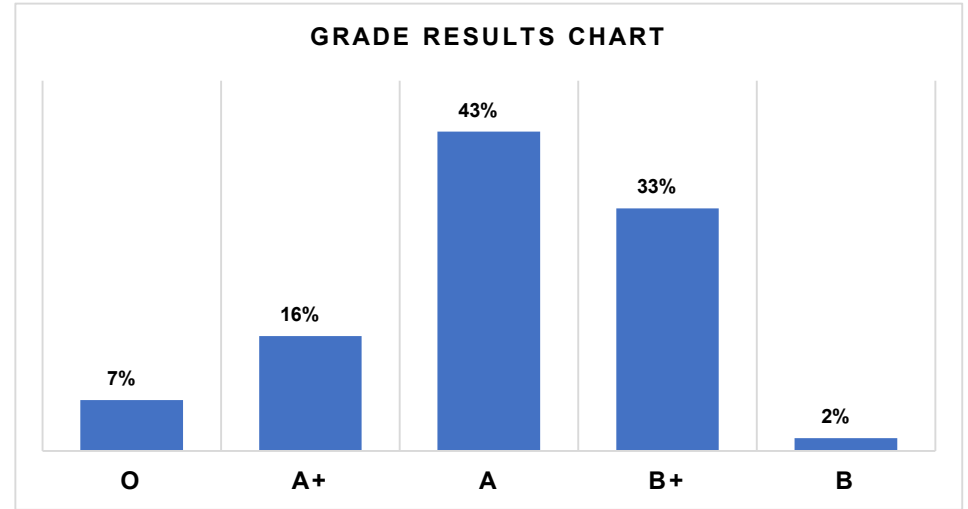

SSR Institute of Management & Research, Silvassa

Empower Yourself @ IMR

-----Result Overview of Batch: 2018-20-----

IMR Results	
Grade	Count of Result
O	4
A+	9
A	25
B+	19
B	1
Grand Total	58

IMR Results	
Grade	% age
O	7%
A+	16%
A	43%
B+	33%
B	2%
Total	100%

No of Students Appeared for Exams 58	Seat No.	31648	31639	31667	31673	31640	31661	31672	31671	31635	31638	31675	31631	31650	31633	31680	31662	31641	31630	31646	31666	31681	
	Result	O	O	O	O	A+	A+	A+	A+	A+	A+	A+	A+	A+	A	A	A	A	A	A	A	A	
	Seat No.	31642	31655	31636	31682	31679	31645	31629	31632	31660	31652	31634	31659	31665	31647	31663	31649	31678	31656	31668	31626	31651	
	Result	A	A	A	A	A	A	A	A	A	A	A	A	A	A	A	A	A	A	B+	B+	B+	B+
	Seat No.	31670	31643	31653	31658	31644	31677	31637	31674	31676	31627	31654	31669	31657	31664	31625	31628						
Result	B+	B+	B+	B+	B+	B+	B+	B+	B+	B+	B+	B+	B+	B+	B+	B							